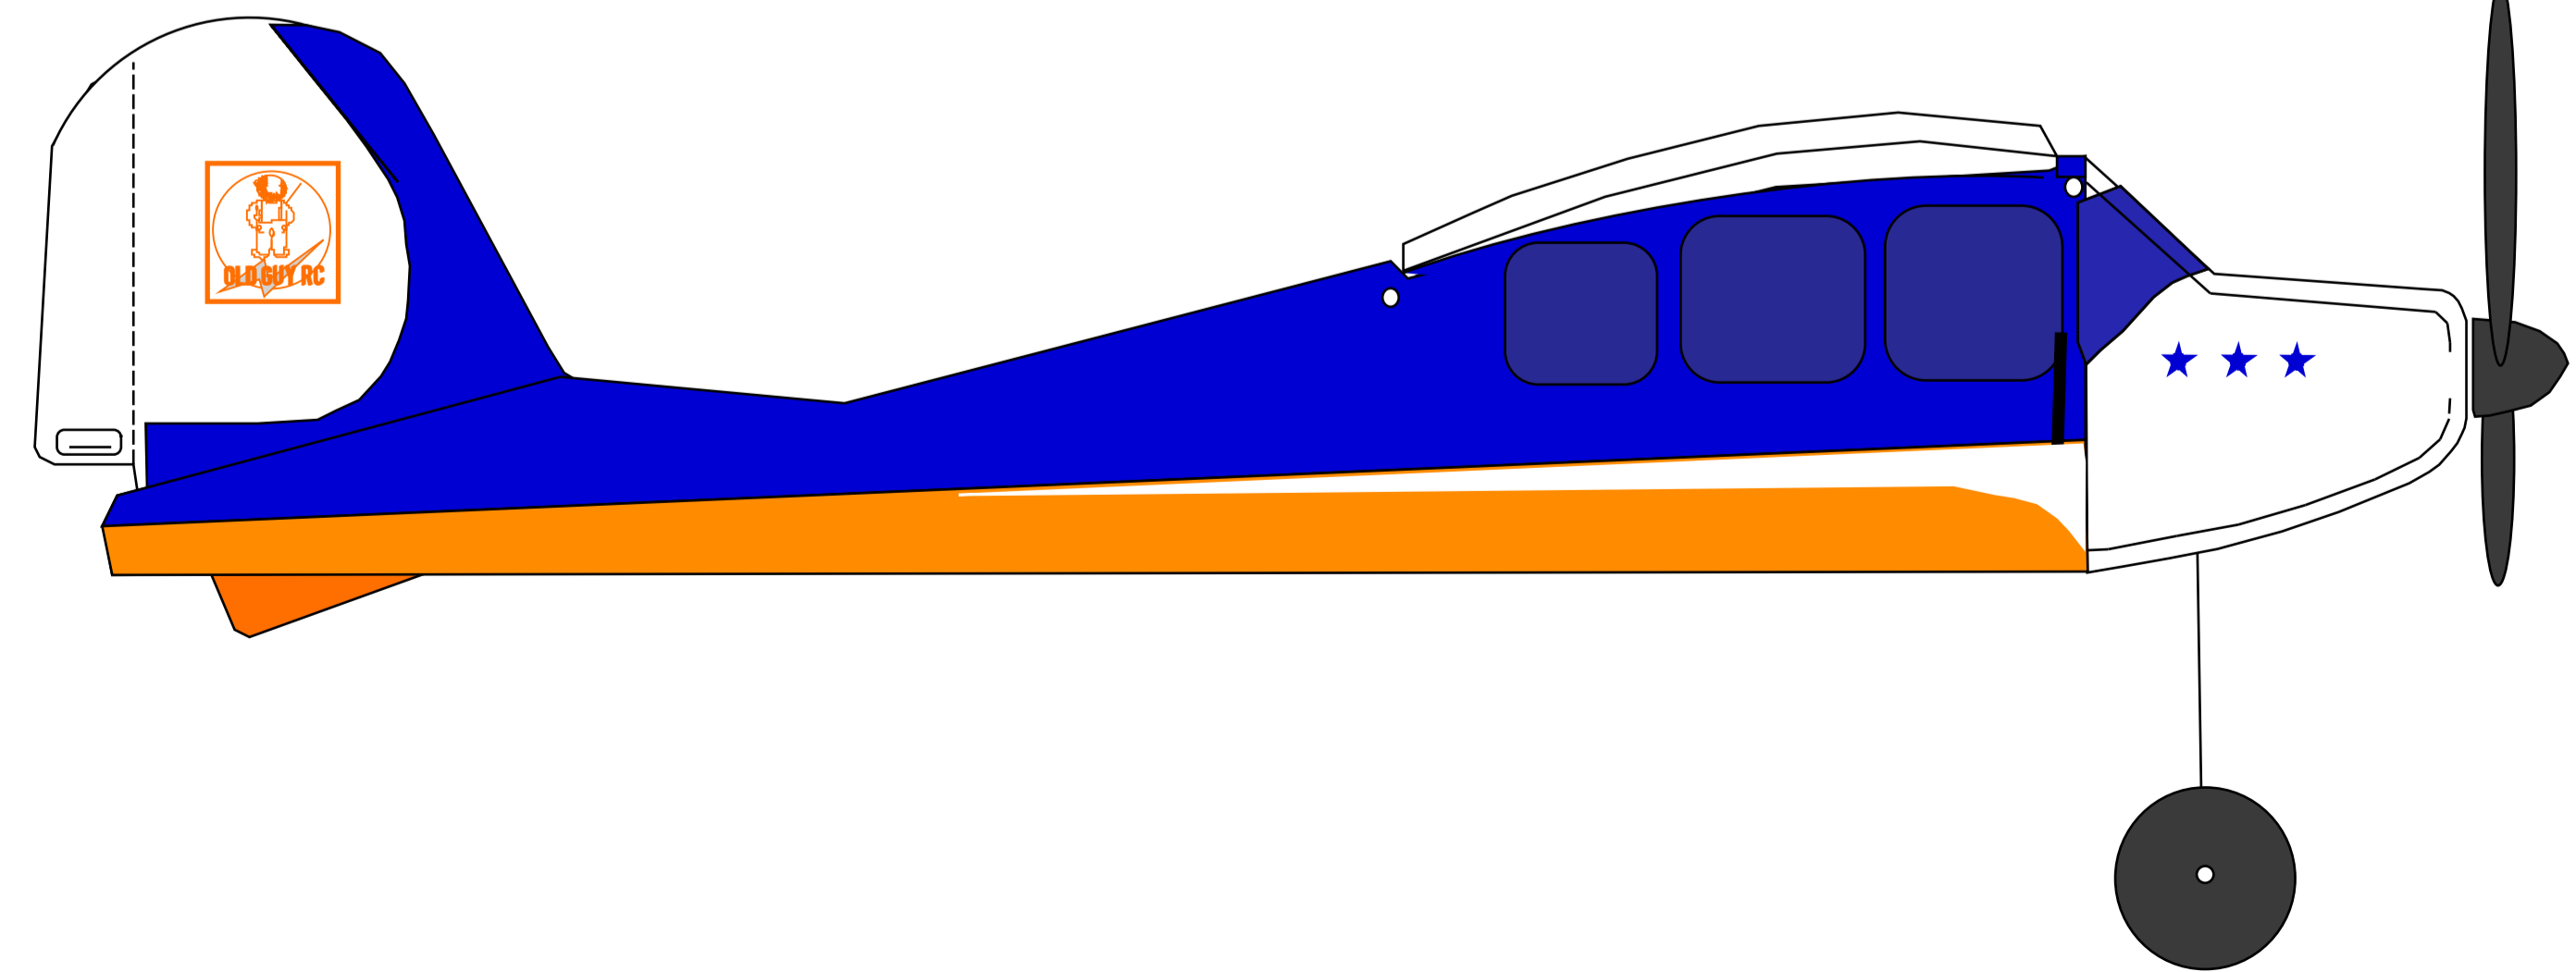

# Superstar

half deep cut on dotted line, bed down with tip of glue gun, form airfoil and glue, hold til set.

Dihedral - 4 degrees

1"

bamboo dowel across fuselage leave 1/2" bot sides for rubber band wing hild down

AA

BB

Servo tray

windshield

Engine cowl

OLD GUY RC  
Superstar  
Rudder Only Control  
29" span. .9 sqft  
5.0 oz all up weight