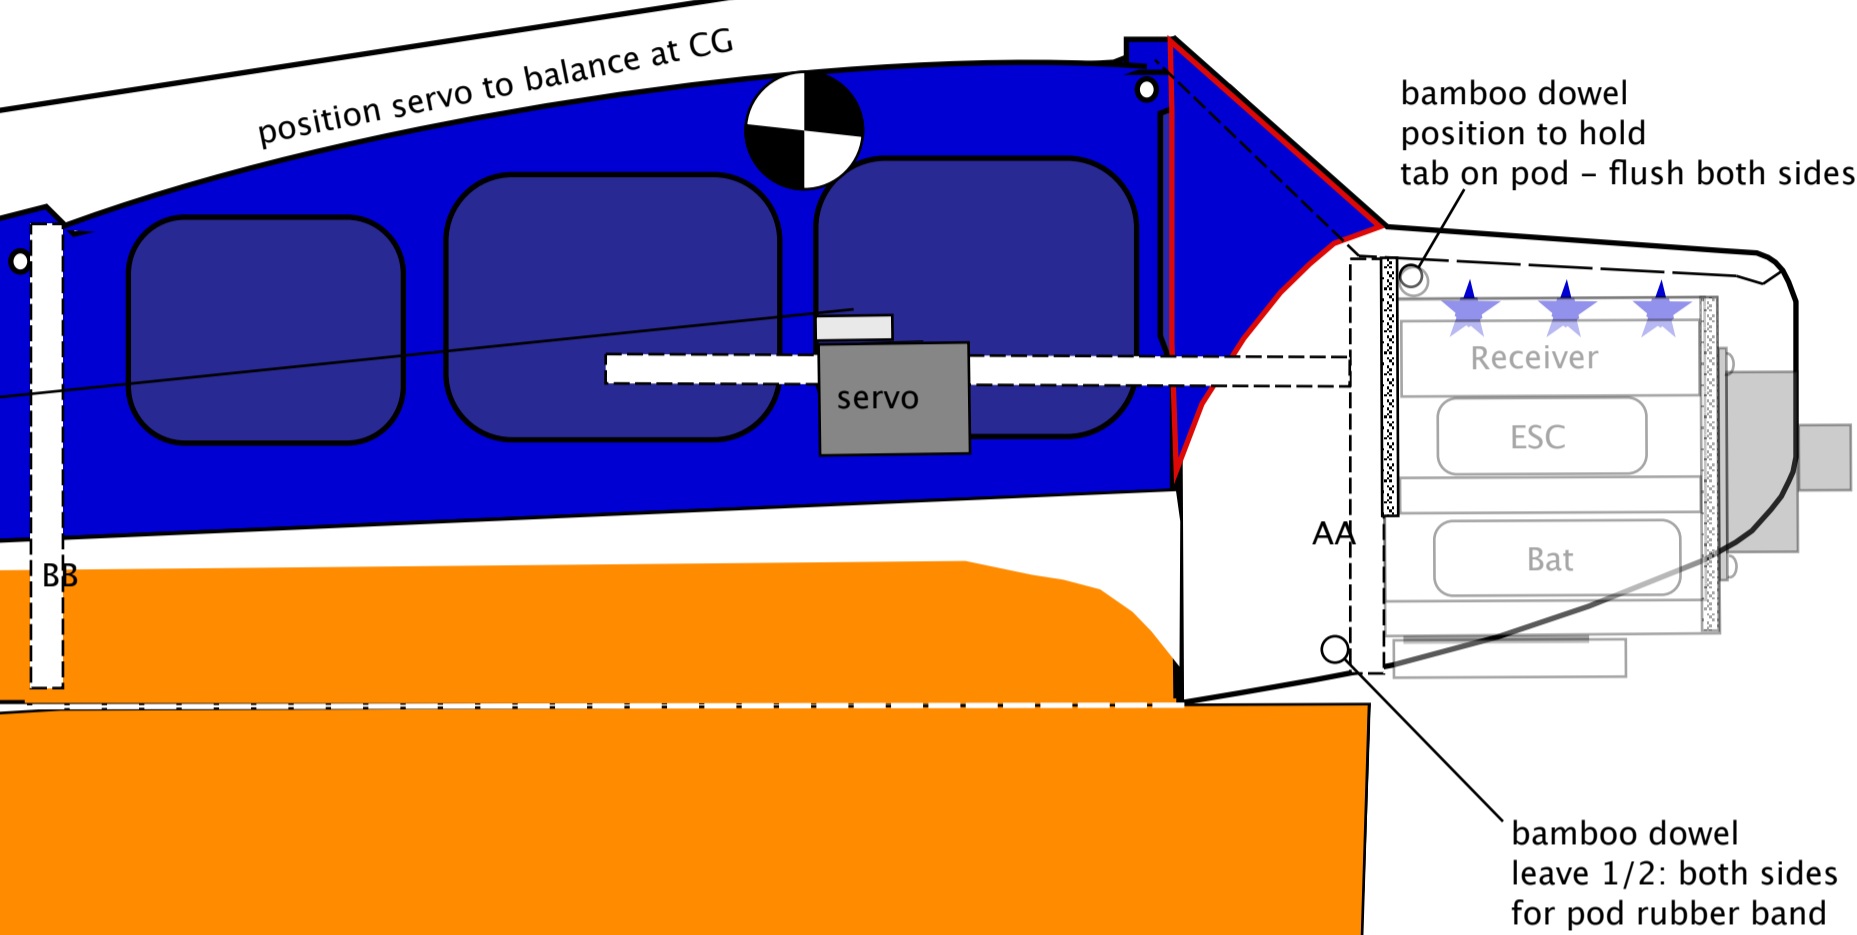

# Superstar

half deep cut on dotted line, bed down with tip of glue gun, form airfoil and glue, hold til set.

Dihedral - 4 degrees

1"

bamboo dowel across fuselage leave 1/2" bot sides for rubber band wing hild down

AA

BB

Servo tray

windshield

Engine cowl

OLD GUY RC  
Superstar  
Rudder Only Control  
29" span. .9 sqft  
5.0 oz all up weight