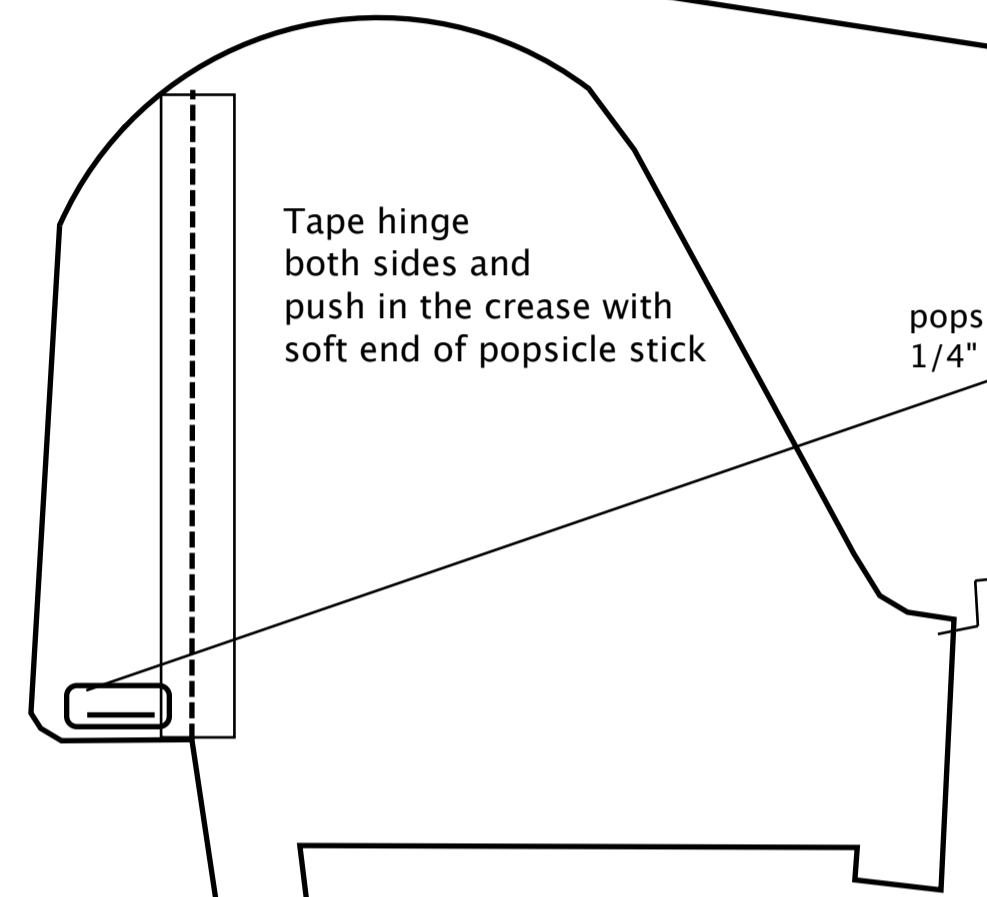

# Superstar

half deep cut on dotted line, bed down with tip of glue gun, form airfoil and glue, hold til set.

Dihedral - 4 degrees

1"

bamboo dowel across fuselage leave 1/2" bot sides for rubber band wing hild down

AA

BB

Servo tray

windshield

Engine cowl

OLD GUY RC  
Superstar  
Rudder Only Control  
29" span. .9 sqft  
5.0 oz all up weight